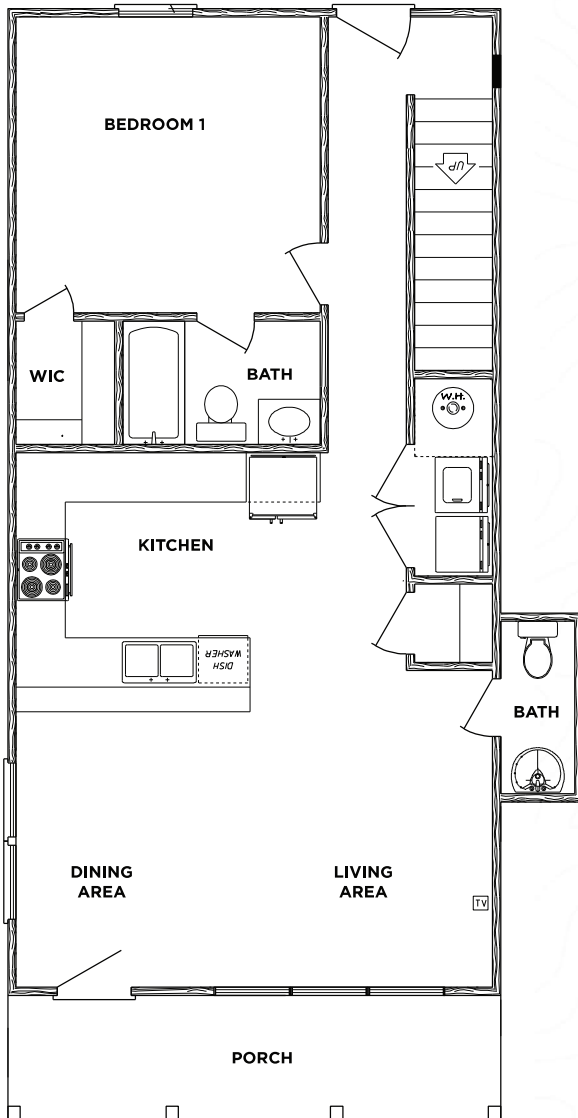

The WILLOW

4 BEDROOM X 4.5 BATH

MAIN FLOOR PLAN

UPPER FLOOR PLAN

135 Kentucky Circle Athens, GA 30605 | 706.752.5936 | thehavenathens.com

*Amenities, materials, floor plans are subject to change. Illustration is representational and not to scale. Pricing, amenities and availability subject to change without notice. Information is believed to be accurate but is not warranted. Speak with a leasing agent for additional details.