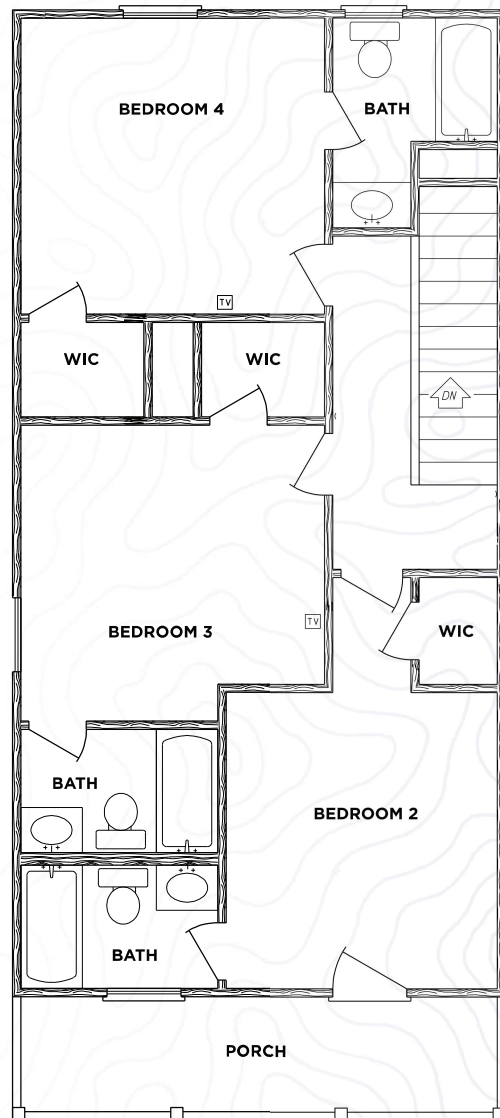

The WILLOW

4 BEDROOM X 4.5 BATH

MAIN FLOOR PLAN

UPPER FLOOR PLAN

135 Kentucky Circle Athens, GA 30605 | 706.752.5936 | thehavenathens.com

*Amenities, materials, floor plans are subject to change. Illustration is representational and not to scale. Pricing, amenities and availability subject to change without notice. Information is believed to be accurate but is not warranted. Speak with a leasing agent for additional details.