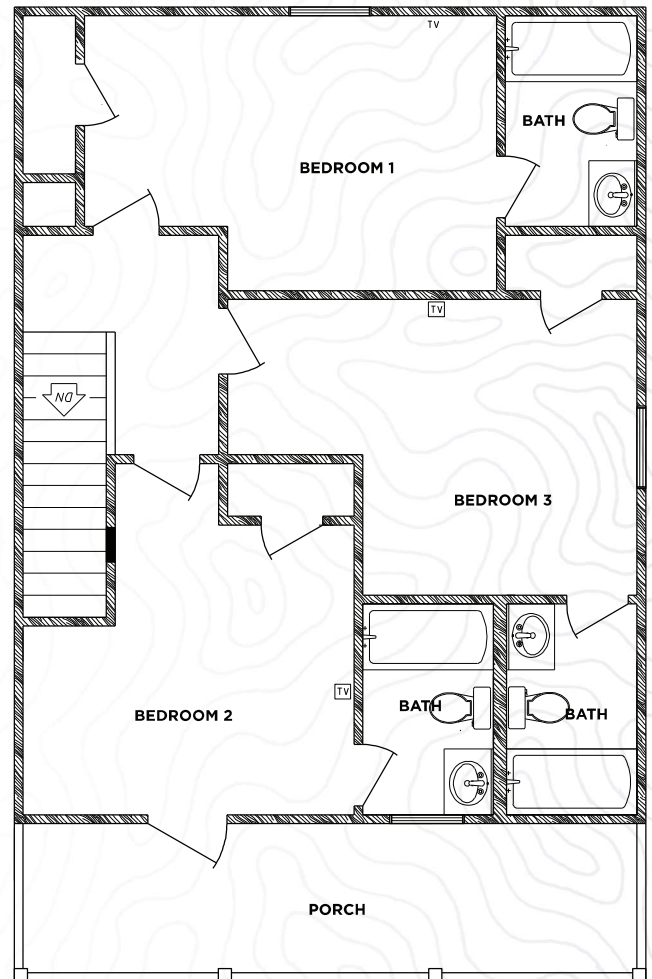

# The MAGNOLIA

3 BEDROOM X 3.5 BATH

MAIN FLOOR PLAN

UPPER FLOOR PLAN

135 Kentucky Circle Athens, GA 30605 | 706.752.5936 | thehavenathens.com

\*Amenities, materials, floor plans are subject to change. Illustration is representational and not to scale. Pricing, amenities and availability subject to change without notice. Information is believed to be accurate but is not warranted. Speak with a leasing agent for additional details.