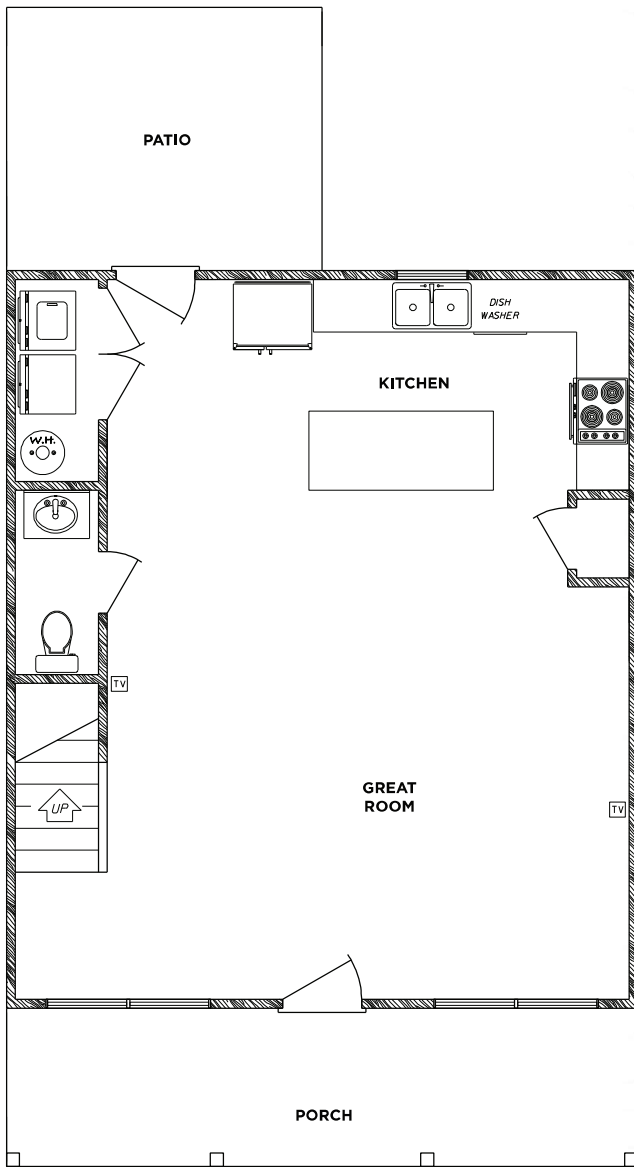

# The MAGNOLIA

3 BEDROOM X 3.5 BATH

MAIN FLOOR PLAN

UPPER FLOOR PLAN

135 Kentucky Circle Athens, GA 30605 | 706.752.5936 | thehavenathens.com

\*Amenities, materials, floor plans are subject to change. Illustration is representational and not to scale. Pricing, amenities and availability subject to change without notice. Information is believed to be accurate but is not warranted. Speak with a leasing agent for additional details.