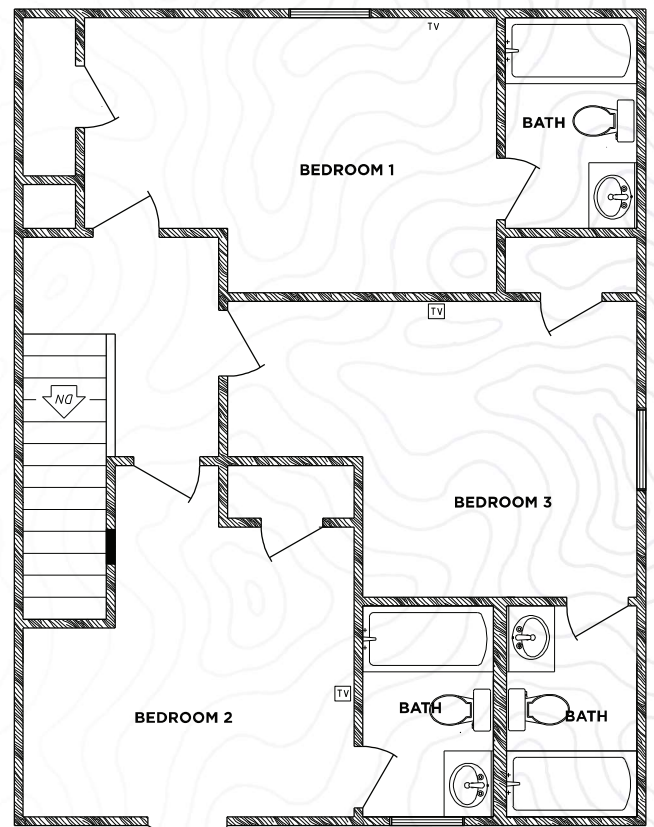

The FERN

3 BEDROOM X 3.5 BATH

MAIN FLOOR PLAN

UPPER FLOOR PLAN

135 Kentucky Circle Athens, GA 30605 | 706.752.5936 | thehavenathens.com

*Amenities, materials, floor plans are subject to change. Illustration is representational and not to scale. Pricing, amenities and availability subject to change without notice. Information is believed to be accurate but is not warranted. Speak with a leasing agent for additional details.