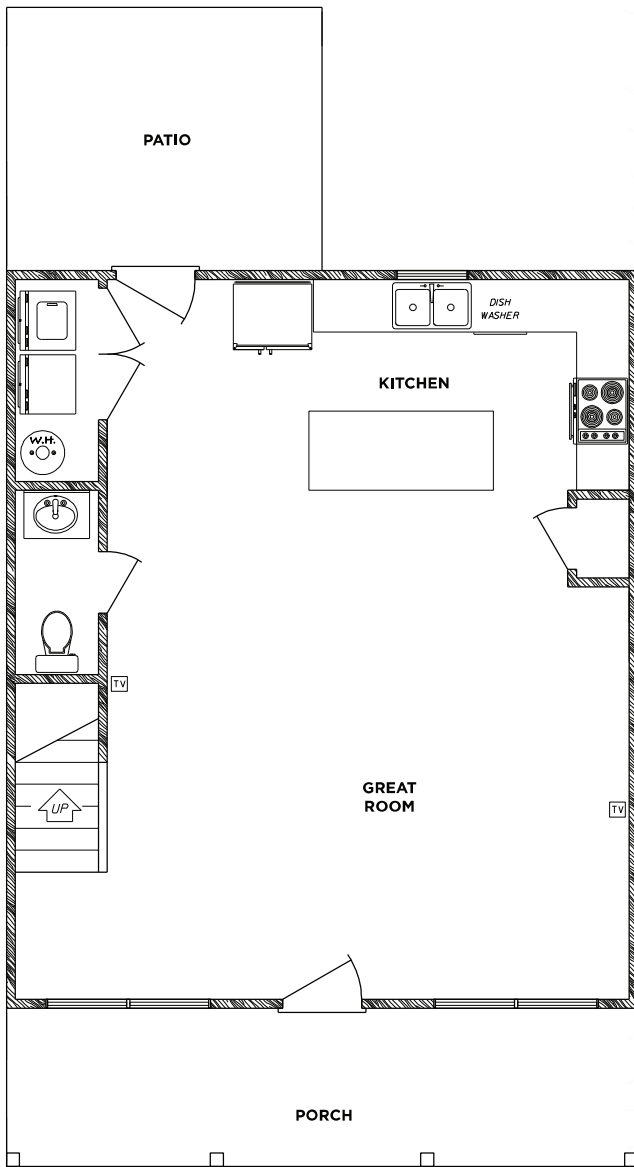

The FERN

3 BEDROOM X 3.5 BATH

MAIN FLOOR PLAN

UPPER FLOOR PLAN

135 Kentucky Circle Athens, GA 30605 | 706.752.5936 | thehavenathens.com

*Amenities, materials, floor plans are subject to change. Illustration is representational and not to scale. Pricing, amenities and availability subject to change without notice. Information is believed to be accurate but is not warranted. Speak with a leasing agent for additional details.