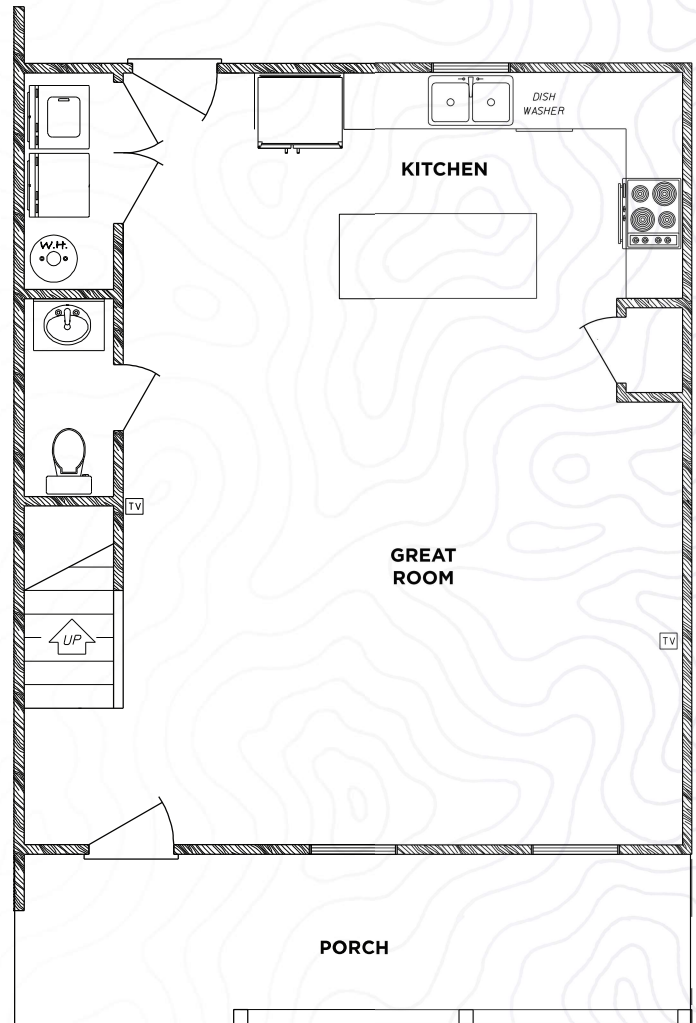

The BIRCH

3 BEDROOM X 3.5 BATH

UPPER FLOOR PLAN

MAIN FLOOR PLAN

135 Kentucky Circle Athens, GA 30605 | 706.752.5936 | thehavenathens.com

*Amenities, materials, floor plans are subject to change. Illustration is representational and not to scale. Pricing, amenities and availability subject to change without notice. Information is believed to be accurate but is not warranted. Speak with a leasing agent for additional details.