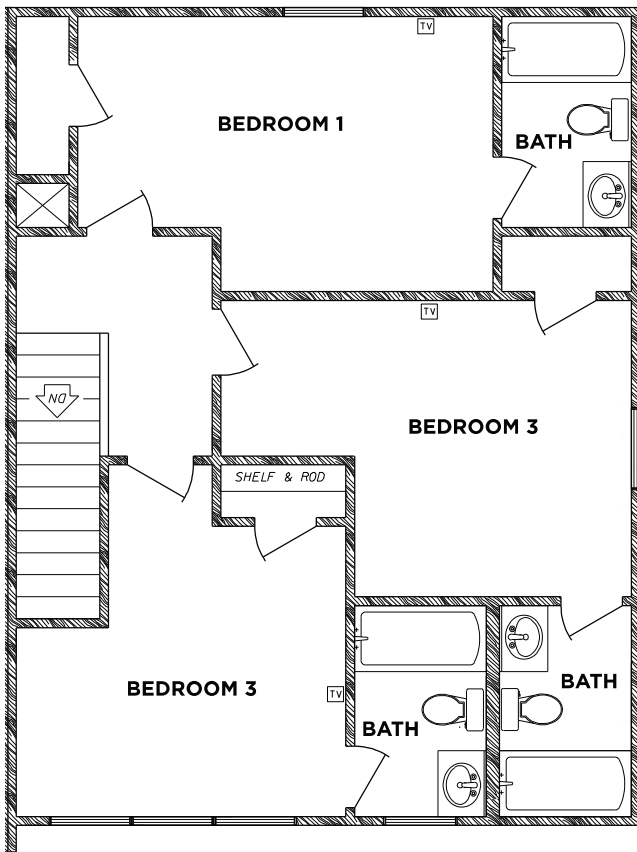

The BIRCH

3 BEDROOM X 3.5 BATH

UPPER FLOOR PLAN

MAIN FLOOR PLAN

135 Kentucky Circle Athens, GA 30605 | 706.752.5936 | thehavenathens.com

*Amenities, materials, floor plans are subject to change. Illustration is representational and not to scale. Pricing, amenities and availability subject to change without notice. Information is believed to be accurate but is not warranted. Speak with a leasing agent for additional details.