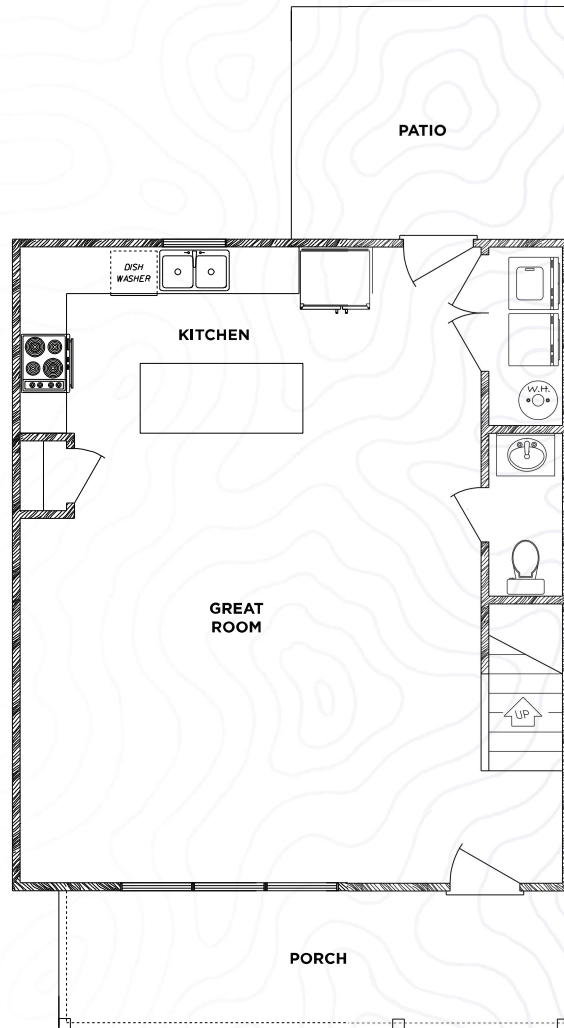

The AZALEA

3 BEDROOM X 3.5 BATH

UPPER FLOOR PLAN

MAIN FLOOR PLAN

135 Kentucky Circle Athens, GA 30605 | 706.752.5936 | thehavenathens.com

*Amenities, materials, floor plans are subject to change. Illustration is representational and not to scale. Pricing, amenities and availability subject to change without notice. Information is believed to be accurate but is not warranted. Speak with a leasing agent for additional details.