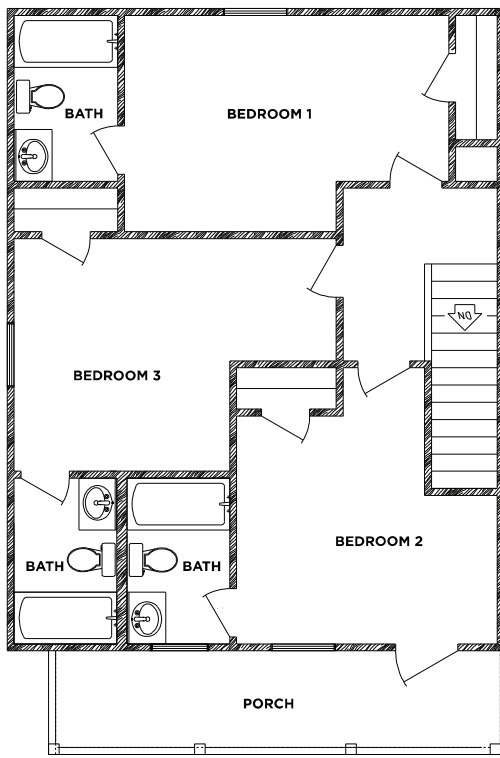

The AZALEA

3 BEDROOM X 3.5 BATH

UPPER FLOOR PLAN

MAIN FLOOR PLAN

135 Kentucky Circle Athens, GA 30605 | 706.752.5936 | thehavenathens.com

*Amenities, materials, floor plans are subject to change. Illustration is representational and not to scale. Pricing, amenities and availability subject to change without notice. Information is believed to be accurate but is not warranted. Speak with a leasing agent for additional details.