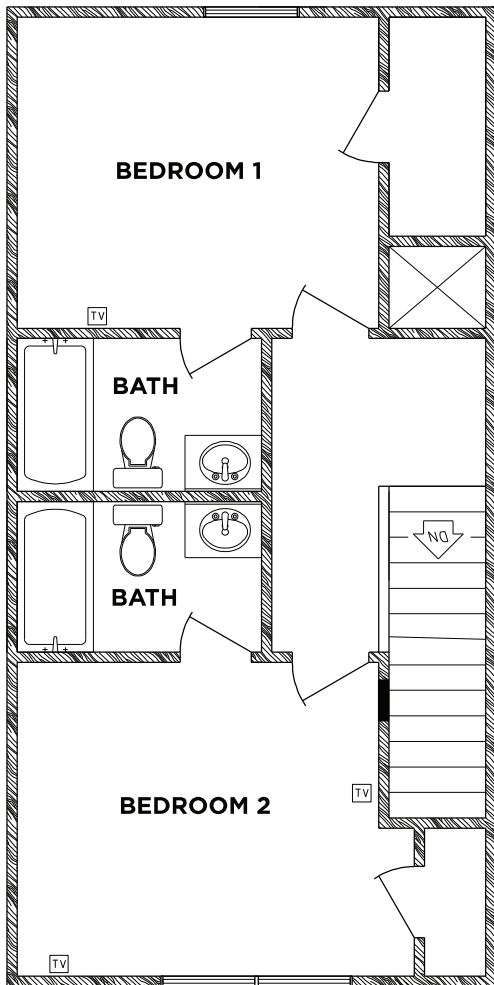

# The IVY

2 BEDROOM X 2.5 BATH

UPPER FLOOR PLAN

MAIN FLOOR PLAN

135 Kentucky Circle Athens, GA 30605 | 706.752.5936 | thehavenathens.com

\*Amenities, materials, floor plans are subject to change. Illustration is representational and not to scale. Pricing, amenities and availability subject to change without notice. Information is believed to be accurate but is not warranted. Speak with a leasing agent for additional details.