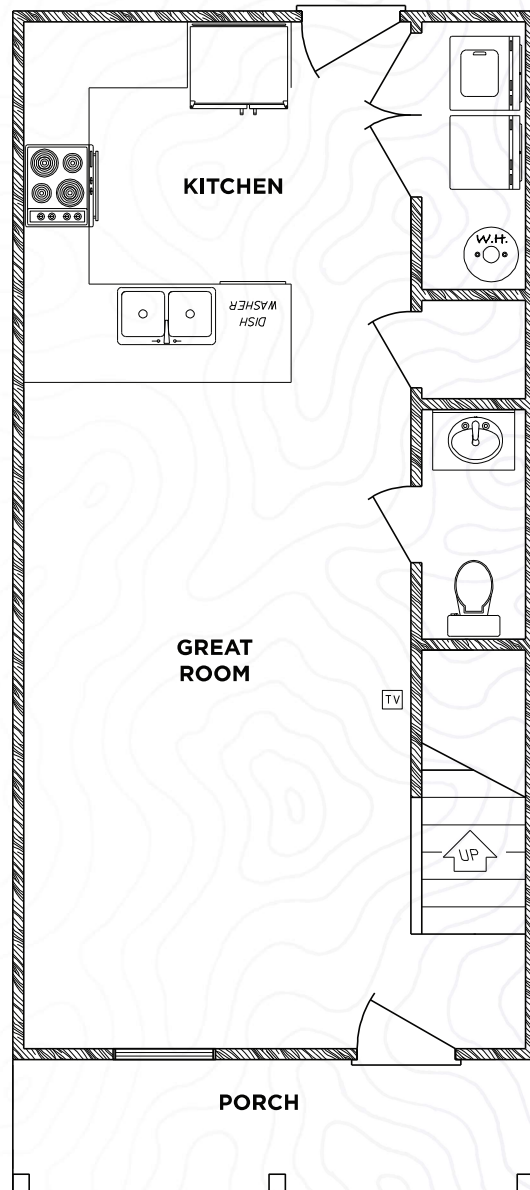

# The IVY

2 BEDROOM X 2.5 BATH

UPPER FLOOR PLAN

MAIN FLOOR PLAN

135 Kentucky Circle Athens, GA 30605 | 706.752.5936 | thehavenathens.com

\*Amenities, materials, floor plans are subject to change. Illustration is representational and not to scale. Pricing, amenities and availability subject to change without notice. Information is believed to be accurate but is not warranted. Speak with a leasing agent for additional details.